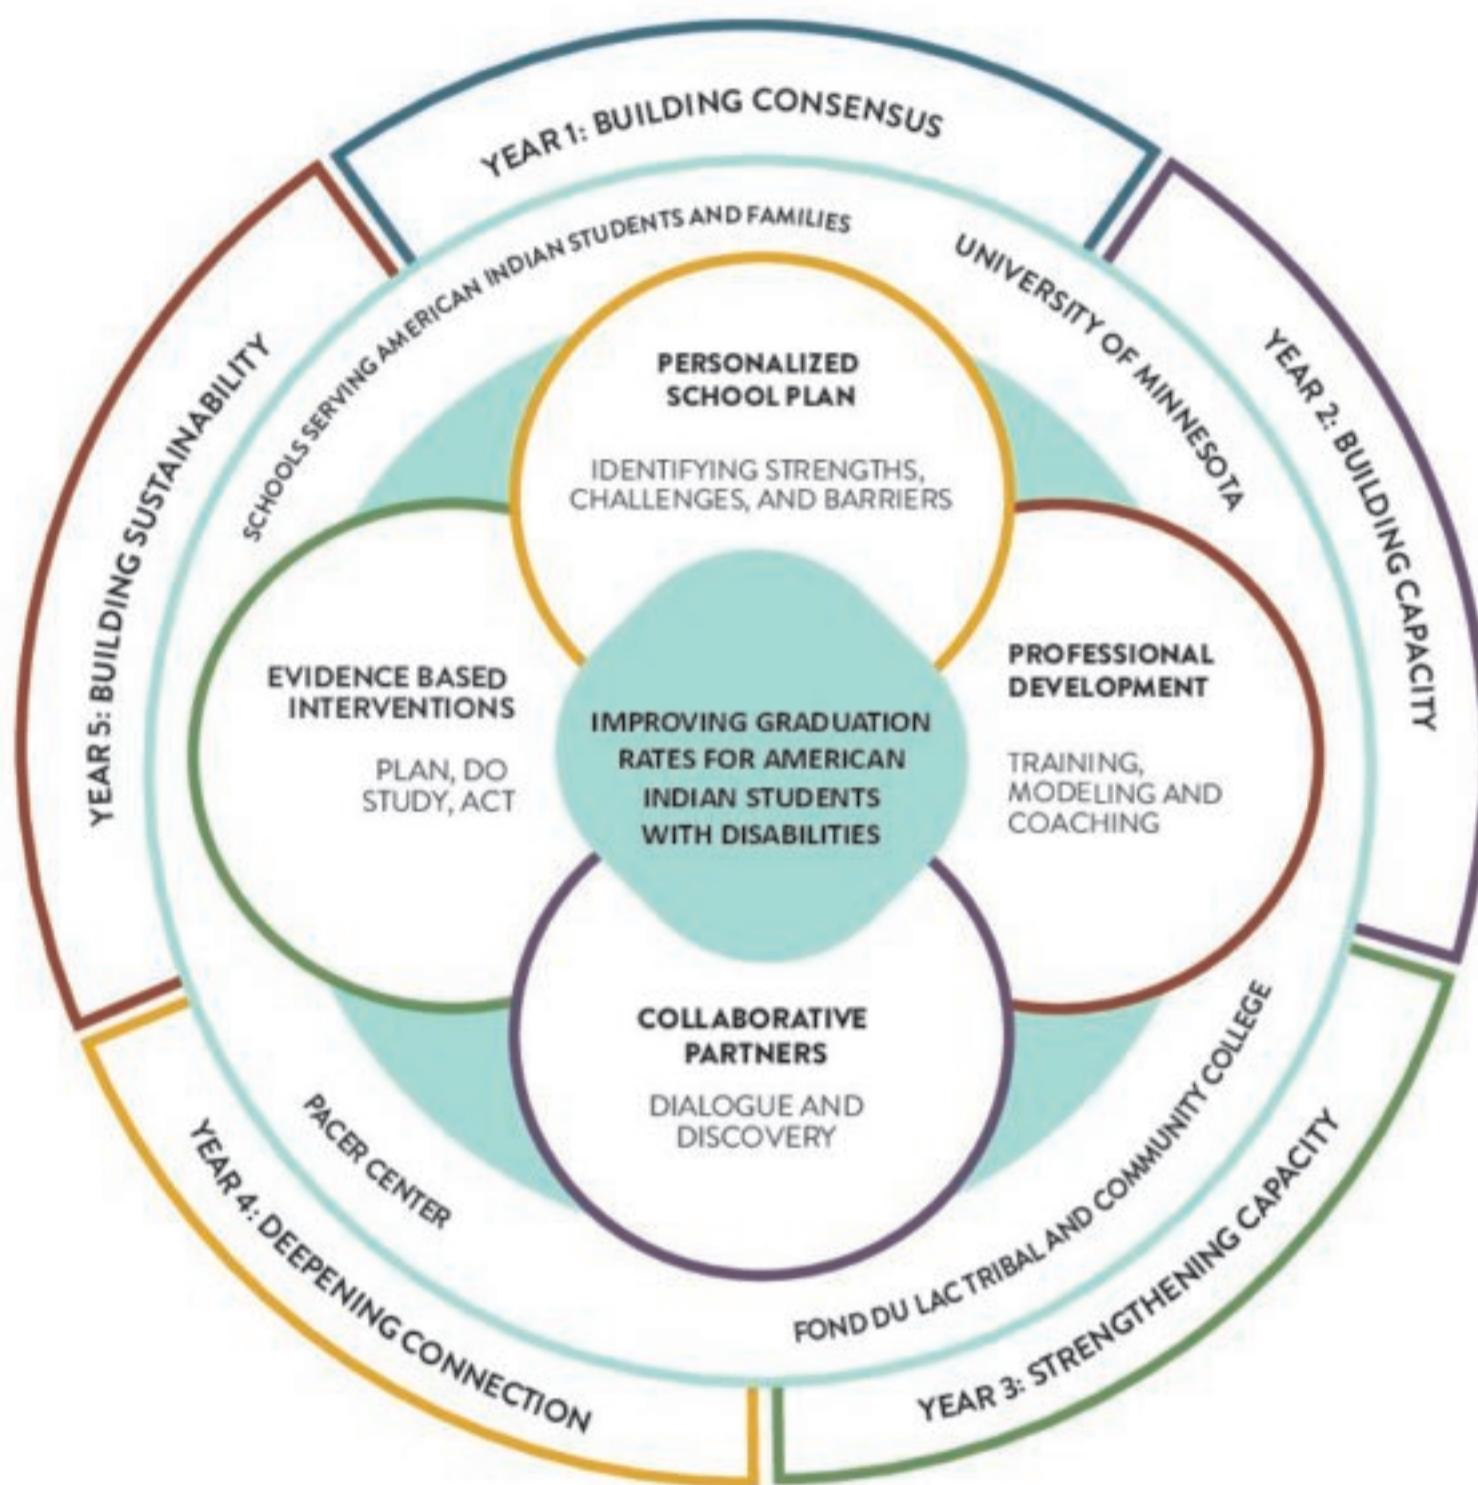

Minnesota Department of Education State Personnel Development Grant (SPDG)

For More Information

education.mn.gov/MDE/dse/sped/fed/grant

Tom Delaney, SPDG Director, 651-582-8394, Thomas.delaney@state.mn.us